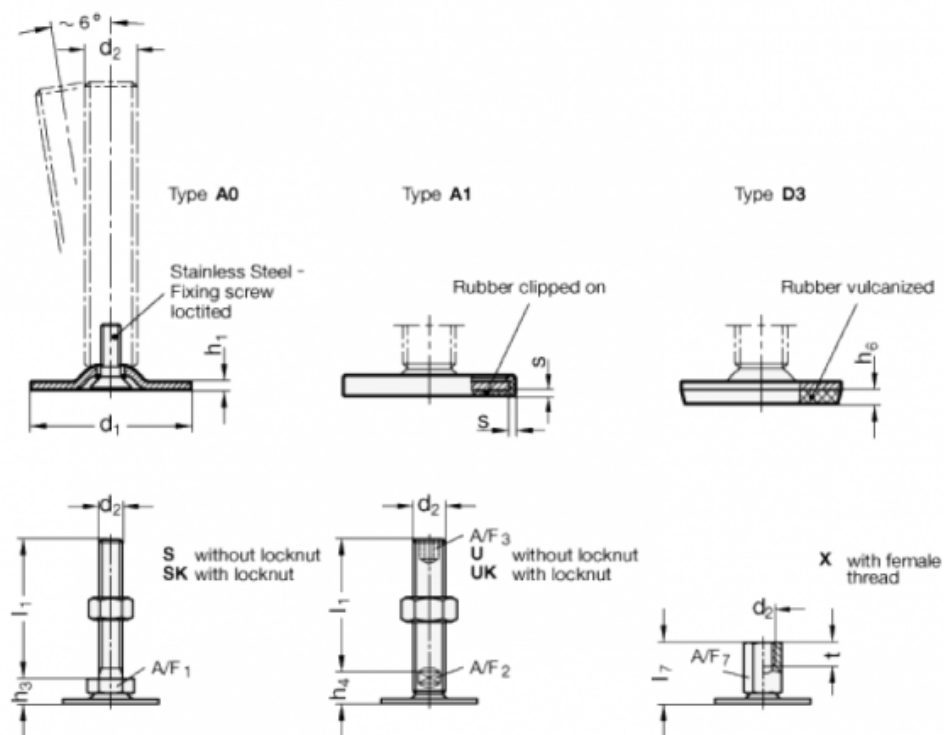

Article number: 204050M1060A3SK

Description: E+G levelling foot  
GN 40-50-M10-60-A3-SK

Note: SK With nut, External hexagon at the bottom

## Measures

A/F1	=	17
d1	=	50
d2	=	M10
h1	=	2.5
h3	=	11
h6	=	4
l1	=	60
s	=	